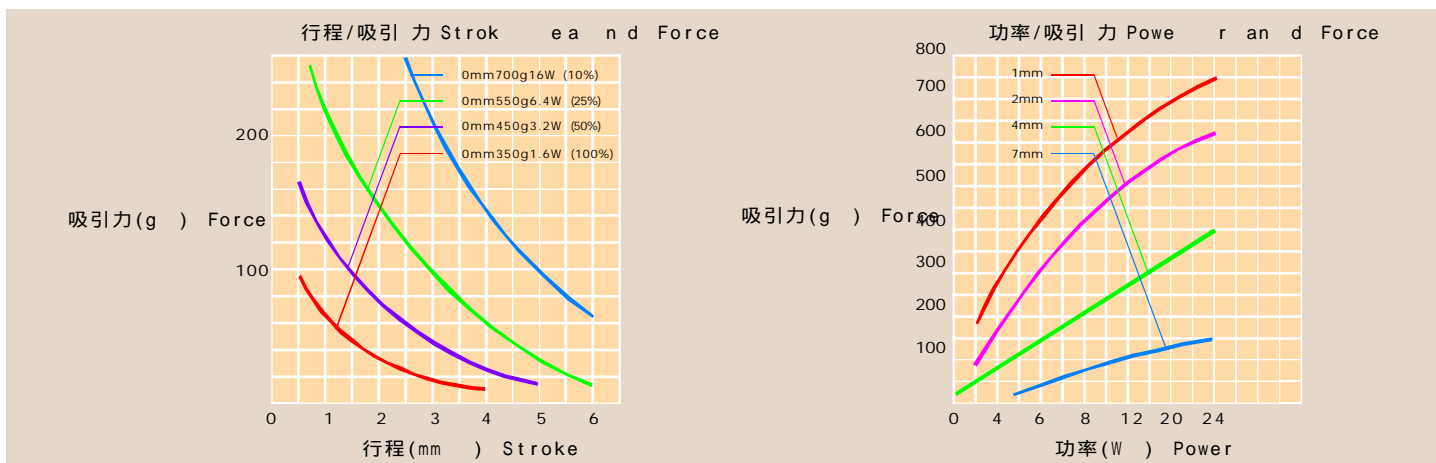

SDO-0630S OPEN FRAME SOLENOID

ORDERING INFORMATION

代号编排

SD ZANTY 宗泰
O-06 Open Frame Solenoid 开置式螺线管
30 Plunger dia(mm) 滑杆直径(mm)
S- Frame length(mm) 框架长度(mm)
***** Coil Resistance 线圈电阻 : * Ω
***** Serial Number 序号
***** Voltage 电压 :06:DC6V 12:DC12V 24:DC24V 48:DC48V
L: Pull Type 吸入式 **S:** Push Type 推出式

动作周期 (100%) ON时间/ON时间+OFF时间 Duty cycle(100%) "ON" time/"ON" time+"OFF" time	100%	50%	25%	10%	
	连通 continuous	间断 intermittent			
最大ON时间 (秒) MAX "ON" Time in second	-	55	19	3	
20°C 时的功率 watt at 20°C	2.4	4.8	9.6	24	
型号 TYPE Number	电阻 resistance Ω	电压 volts DC			
SDO-0630S-06A	15	6	8.5	12	19
SDO-0630S-12A	60	12	17	24	38
SDO-0630S-24A	240	24	34	48	76
SDO-0630S-48A	960	48	68	96	152