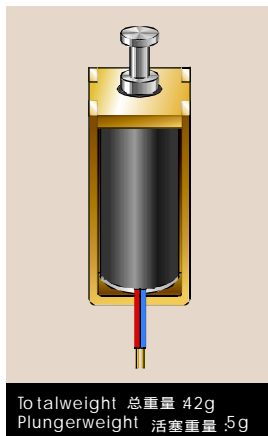

SDO-0630S OPEN FRAME SOLENOID

ORDERING INFORMATION

代号编排

SD ZANTY 宗泰
O-06 Open Frame Solenoid 开置式螺线管
30 Plunger dia(mm) 滑杆直径(mm)
S- Frame length(mm) 框架长度(mm)
***** Coil Resistance 线圈电阻 : * Ω
***** Serial Number 序号
***** Voltage 电压 :06:DC6V 12:DC12V 24:DC24V 48:DC48V
L: Pull Type 吸入式 **S:** Push Type 推出式

动作周期 (100%) ON时间/ON时间+OFF时间 Duty cycle(100%) "ON" time/"ON" time+"OFF" time	100%	50%	25%	10%	
	连通 continuous	间断 intermittent			
最大ON时间 (秒) MAX "ON" Time in second	-	55	19	3	
20°C 时的功率 watt at 20°C	2.4	4.8	9.6	24	
型号 TYPE Number	电阻 resistance Ω	电压 volts DC			
SDO-0630S-06A	15	6	8.5	12	19
SDO-0630S-12A	60	12	17	24	38
SDO-0630S-24A	240	24	34	48	76
SDO-0630S-48A	960	48	68	96	152