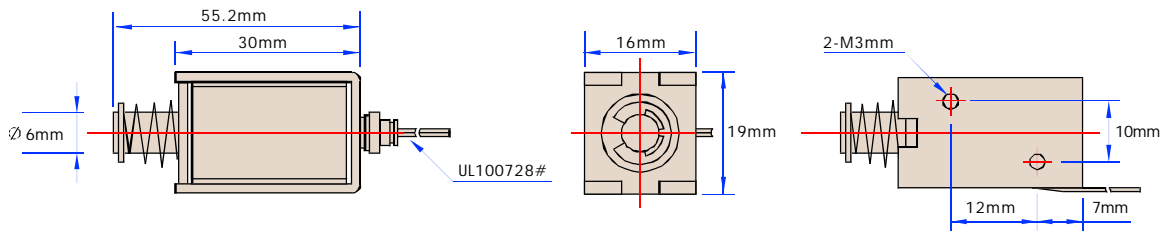

SDO-0630S OPEN FRAME SOLENOID

ORDERING INFORMATION

代号编排

SD ZANTY 宗泰
O-06 Open Frame Solenoid 开置式螺线管
30 Plunger dia(mm) 滑杆直径(mm)
S- Frame length(mm) 框架长度(mm)
***** Coil Resistance 线圈电阻 : * Ω
***** Serial Number 序号
***** Voltage 电压 :06:DC6V 12:DC12V 24:DC24V 48:DC48V
L: Pull Type 吸入式 **S:** Push Type 推出式

动作周期 (100%) ON时间/ON时间+OFF时间 Duty cycle(100%) "ON" time/"ON" time+"OFF" time	100%	50%	25%	10%	
	连通 continuous	间断 intermittent			
最大ON时间 (秒) MAX "ON" Time in second	-	55	19	3	
20°C 时的功率 watt at 20°C	2.4	4.8	9.6	24	
型号 TYPE Number	电阻 resistance Ω	电压 volts DC			
SDO-0630S-06A	15	6	8.5	12	19
SDO-0630S-12A	60	12	17	24	38
SDO-0630S-24A	240	24	34	48	76
SDO-0630S-48A	960	48	68	96	152