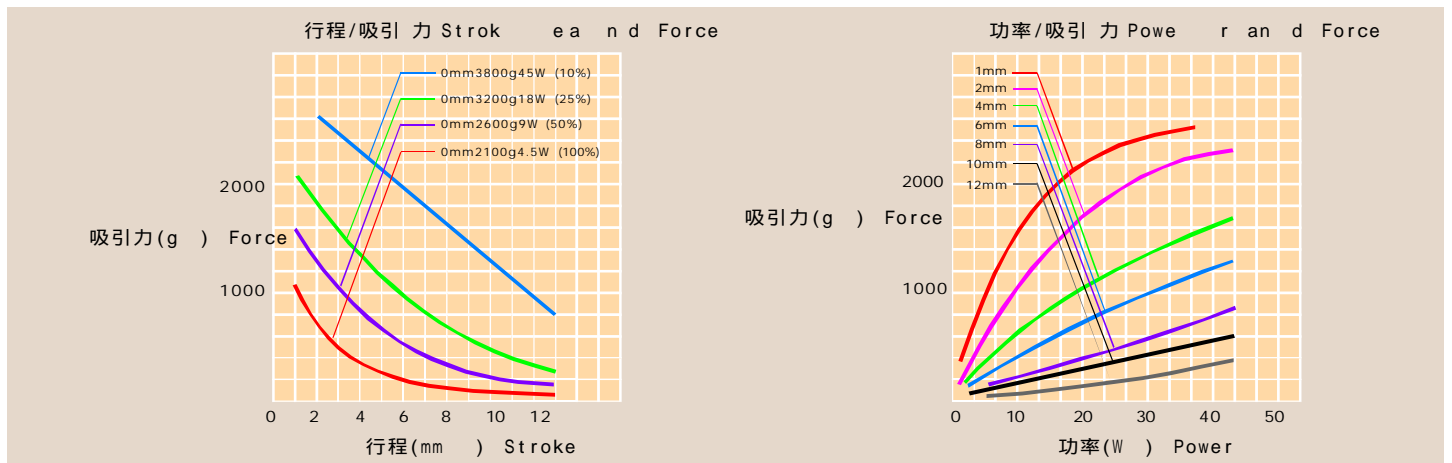

OPEN FRAME SOLENOID SDO-1240L

ORDERING INFORMATION

代号编排

SD O-12 40 L- * * *

ZANTY 宗泰
 OpenFrame Solenoid 开置式螺线管
 Plunger dia(mm) 滑杆直径(mm)
 Frame length(mm) 框架长度(mm)
 Coil Resistance 线圈电阻 : * Ω
 Serial number 序号
 Voltage 电压 :06:DC6V 12:DC12V 24:DC24V 48:DC48V
 L: Pull Type 吸入式 S: Push Type 推出式

| 动作周期 (100%) ON时间/ON时间+OFF时间 Duty cycle(100%) "ON" time/"ON" time + "OFF" time | | 100% | 50% | 25% | 10% |
|--|-----------------|---------------|-----------------|-----|-----|
| | | 连通 continuous | 间断 intermittent | | |
| 最大ON时间 (秒) MAX "ON" Time in second | | - | 140 | 50 | 9 |
| 20°C时的功率 watt at 20°C | | 4.5 | 9 | 18 | 45 |
| 型号 TYPE Number | 电阻 resistance Ω | 电压 volts DC | | | |
| SDO-1240L-06A | 8 | 6 | 8.5 | 12 | 19 |
| SDO-1240L-12A | 32 | 12 | 17 | 24 | 38 |
| SDO-1240L-24A | 128 | 24 | 34 | 48 | 76 |
| SDO-1240L-48A | 512 | 48 | 68 | 96 | 152 |