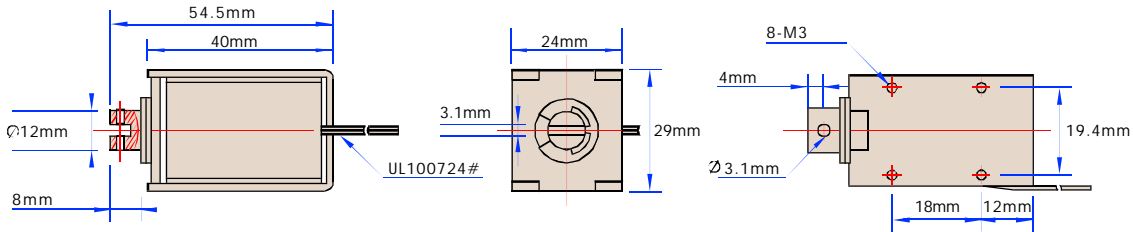

OPEN FRAME SOLENOID SDO-1240L

ORDERING INFORMATION

代号编排

SD O-12 40 L- * * *

ZANTY 宗泰
 OpenFrame Solenoid 开置式螺线管
 Plunger dia(mm) 滑杆直径(mm)
 Frame length(mm) 框架长度(mm)
 Coil Resistance 线圈电阻 : * Ω
 Serial number 序号
 Voltage 电压 :06:DC6V 12:DC12V 24:DC24V 48:DC48V
 L: Pull Type 吸入式 S: Push Type 推出式

| 动作周期 (100%) ON时间/ON时间+OFF时间 Duty cycle(100%) "ON" time/"ON" time + "OFF" time | | 100% | 50% | 25% | 10% |
|--|-----------------|---------------|-----------------|-----|-----|
| | | 连通 continuous | 间断 intermittent | | |
| 最大ON时间 (秒) MAX "ON" Time in second | | - | 140 | 50 | 9 |
| 20°C时的功率 watt at 20°C | | 4.5 | 9 | 18 | 45 |
| 型号 TYPE Number | 电阻 resistance Ω | 电压 volts DC | | | |
| SDO-1240L-06A | 8 | 6 | 8.5 | 12 | 19 |
| SDO-1240L-12A | 32 | 12 | 17 | 24 | 38 |
| SDO-1240L-24A | 128 | 24 | 34 | 48 | 76 |
| SDO-1240L-48A | 512 | 48 | 68 | 96 | 152 |