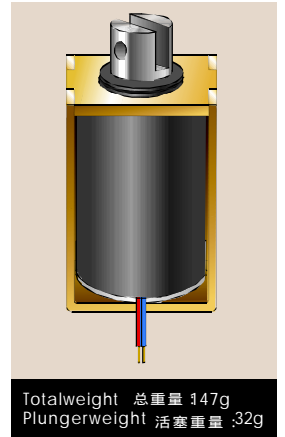

OPEN FRAME SOLENOID SDO-1240L

ORDERING INFORMATION

代号编排

SD O-12 40 L- * * *

ZANTY 宗泰
 OpenFrame Solenoid 开置式螺线管
 Plunger dia(mm) 滑杆直径(mm)
 Frame length(mm) 框架长度(mm)
 Coil Resistance 线圈电阻 : * Ω
 Serial number 序号
 Voltage 电压 :06:DC6V 12:DC12V 24:DC24V 48:DC48V
 L: Pull Type 吸入式 S: Push Type 推出式

| 动作周期 (100%) ON时间/ON时间+OFF时间 Duty cycle(100%) "ON" time/"ON" time + "OFF" time | | 100% | 50% | 25% | 10% |
|--|-----------------|---------------|-----------------|-----|-----|
| | | 连通 continuous | 间断 intermittent | | |
| 最大ON时间 (秒) MAX "ON" Time in second | | - | 140 | 50 | 9 |
| 20°C时的功率 watt at 20°C | | 4.5 | 9 | 18 | 45 |
| 型号 TYPE Number | 电阻 resistance Ω | 电压 volts DC | | | |
| SDO-1240L-06A | 8 | 6 | 8.5 | 12 | 19 |
| SDO-1240L-12A | 32 | 12 | 17 | 24 | 38 |
| SDO-1240L-24A | 128 | 24 | 34 | 48 | 76 |
| SDO-1240L-48A | 512 | 48 | 68 | 96 | 152 |